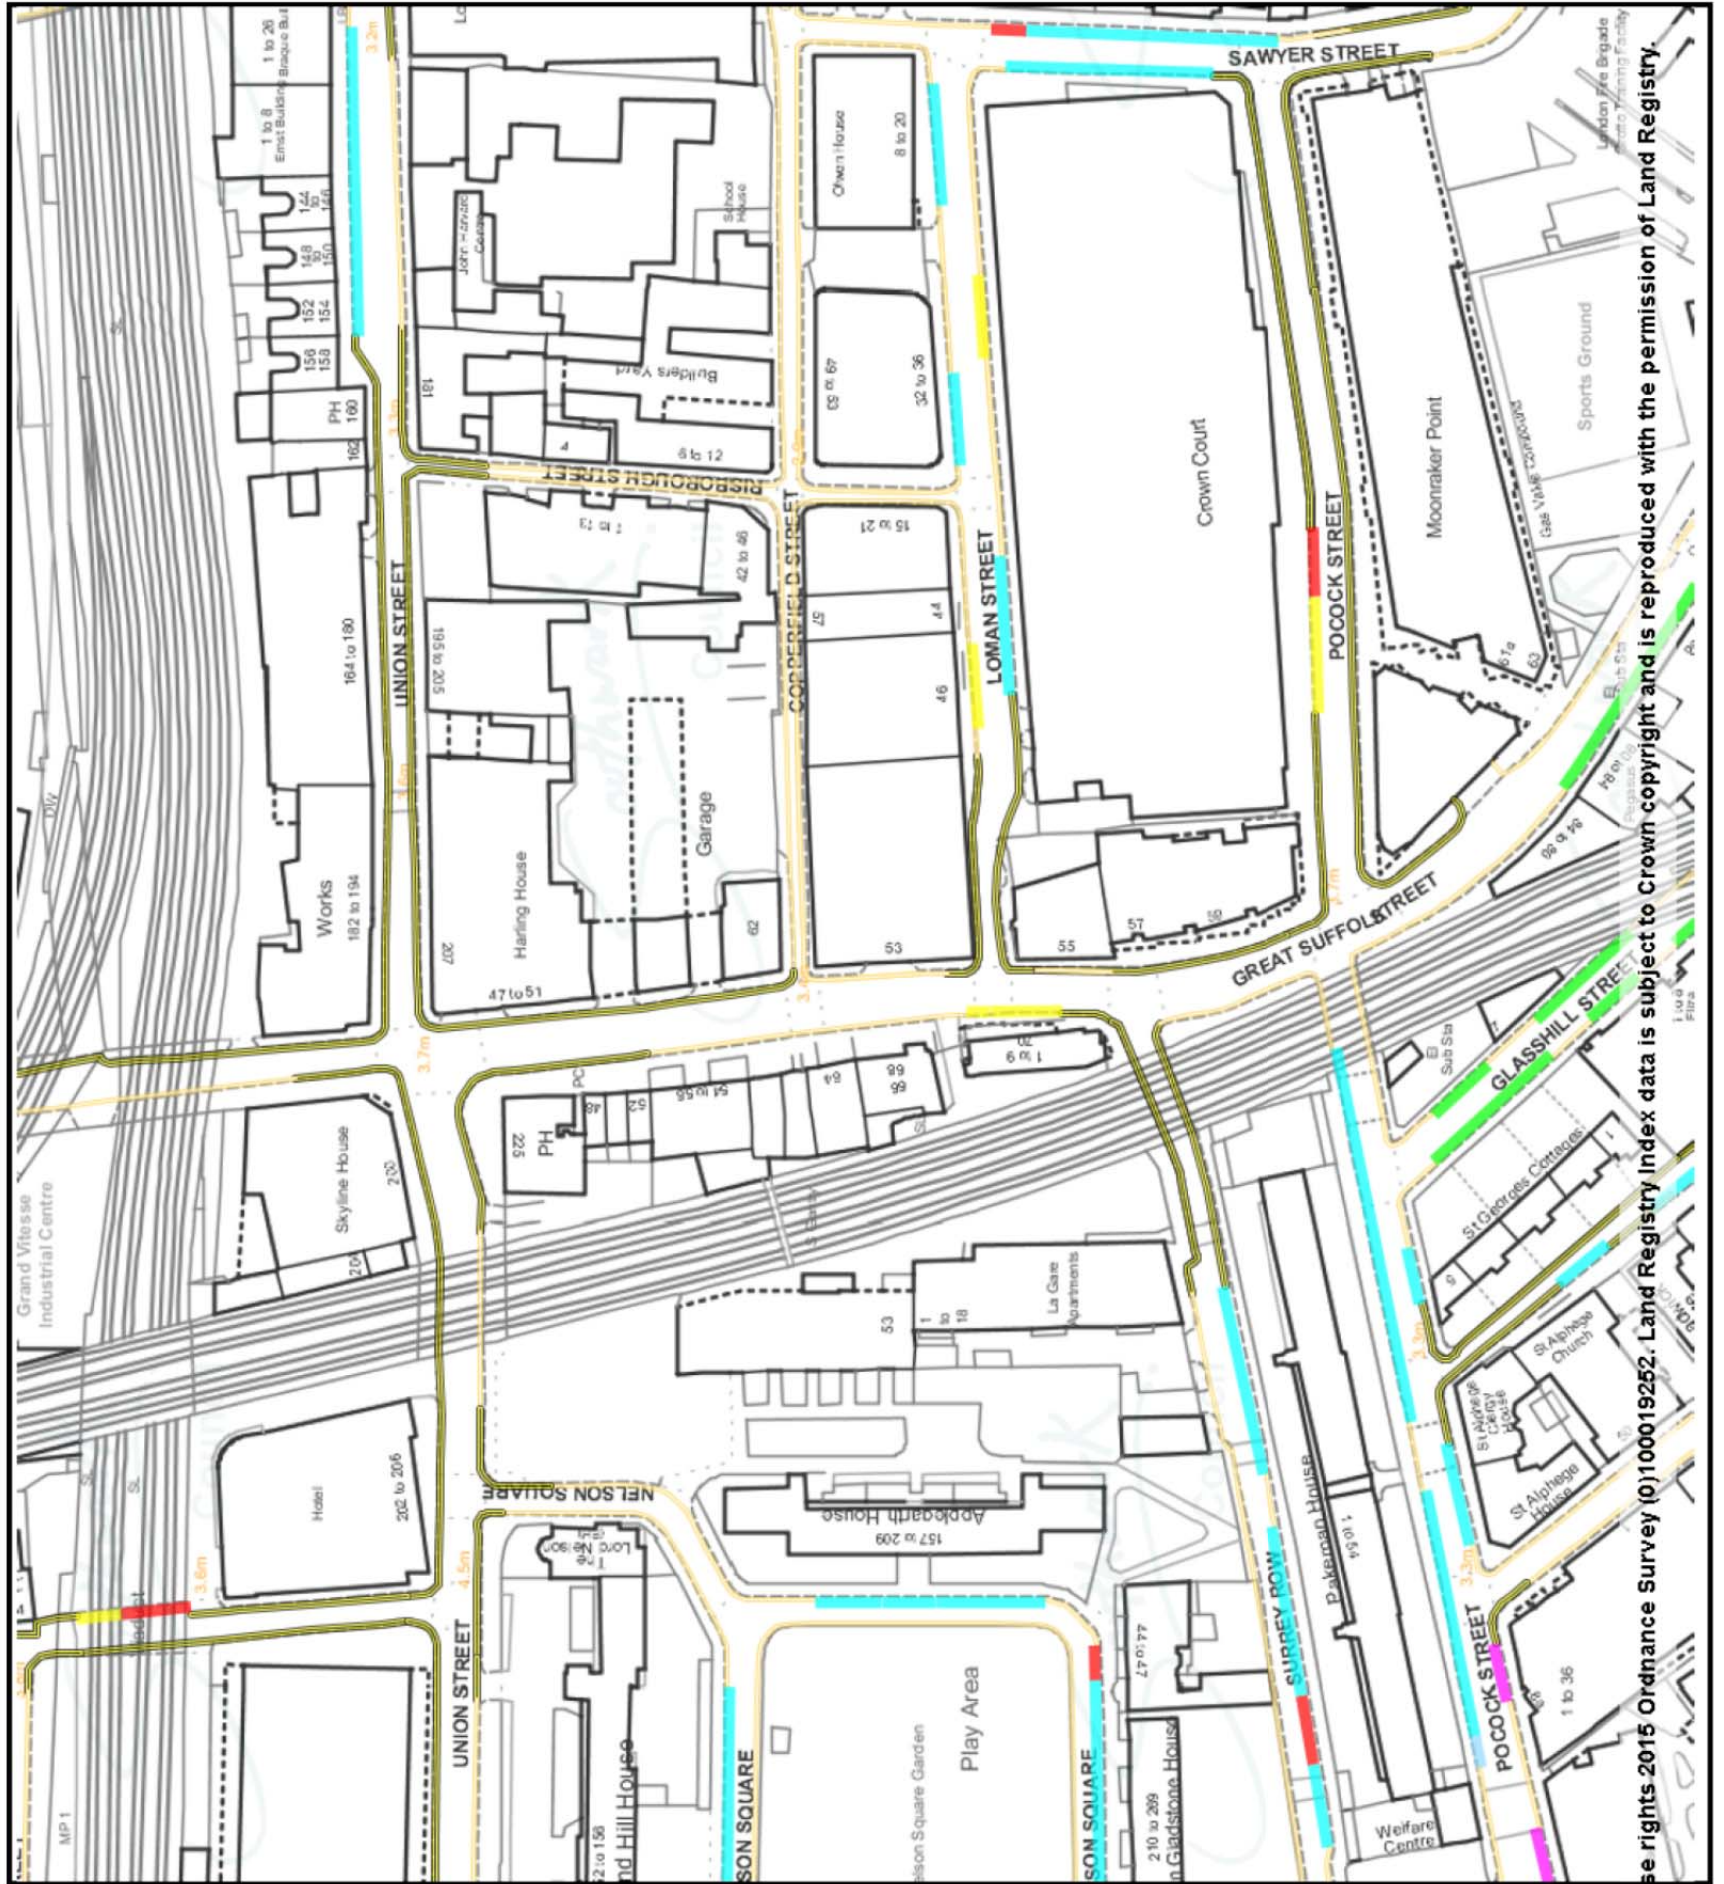

Great Suffolk Street existing parking

**Show more on the map**

- EXCD\_OutsideOfSouthwark\_mask
- EXCD\_OutsideOfSouthwark\_mask
- Waiting Loading Stopping
- Ind. Value with Road\_marking
- Bus stop
- Double kerb stripe
- Double yellow line
- Single kerb stripe
- Single yellow line
- Yellow kerb stripe
- Zig zag

**Parking bays**

Ind. Value with Type

- Ambulance
- Car club
- Coach (short stay)
- Coach paid (phone or cash)
- Cycle hire
- Disabled
- Disabled (short stay)
- Doctor
- Electric vehicle recharging
- Loading only
- Loading only (goods vehicles)
- Motorcycle
- Paid (meter)
- Paid (phone or cash)
- Paid (phone or paypoint)
- Paid (phone)
- Permit holders only
- Permit holders or paid (phone or cash)
- Permit holders or paid (phone or paypoint)
- Permit holders or paid (phone)
- Permit holders or short stay
- Short stay
- Taxi
- Unrestricted parking